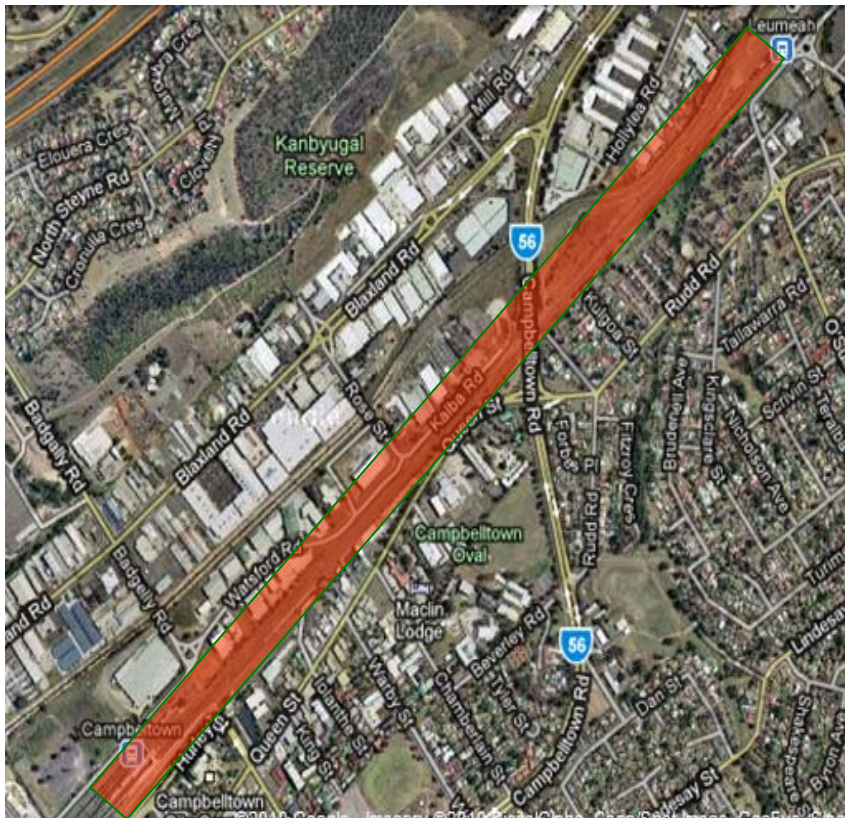

AUSTRALIAN RAIL TRACK CORPORATION LTD

Southern Sydney Freight Line IMPORTANT COMMUNITY INFORMATION

Leumeah to Campbelltown – Weekend Works

Australian Rail Track Corporation (ARTC) will be undertaking construction works in your area over the weekend of the 16th and 17th October 2010. These works are part of the construction of the Southern Sydney Freight Line (SSFL).

Leumeah to Campbelltown – The works will begin at 7.00am and will continue until 10.00pm on both Saturday 16th October 2010 and Sunday 17th October 2010. The works will involve installation, changeover and commissioning of communication cables. The equipment used will include site vehicles, hand tools, power winches and generators.