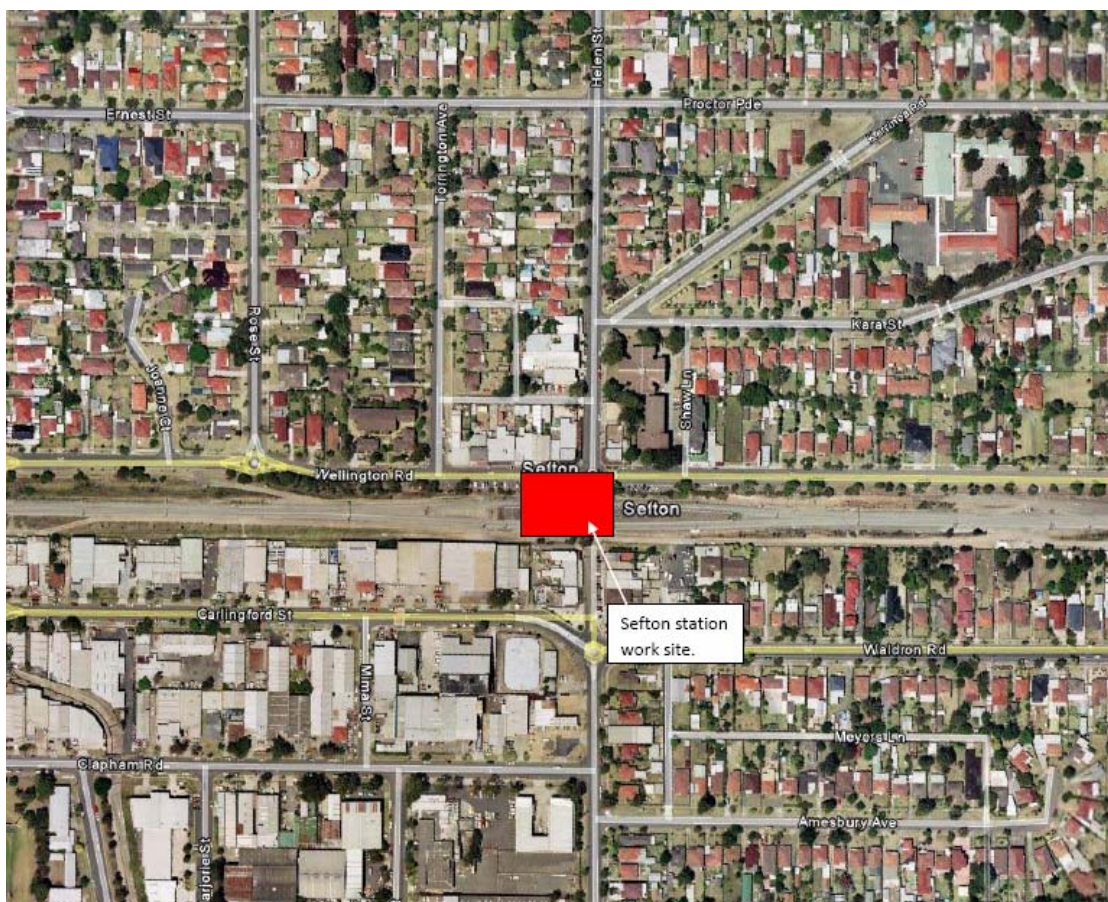

AUSTRALIAN RAIL TRACK CORPORATION LTD

Southern Sydney Freight Line IMPORTANT COMMUNITY INFORMATION

Sefton Station

Australian Rail Track Corporation (ARTC) will be undertaking construction works in your area over the weekend of the Saturday 27th February to Monday 1st March. These works are part of the construction of the Southern Sydney Freight Line (SSFL).

Below is a map of the works for your interest.

We appreciate everyone's patience while we build this important project.

Further information

For further information and any enquiries, please call the 24 Hour Information and