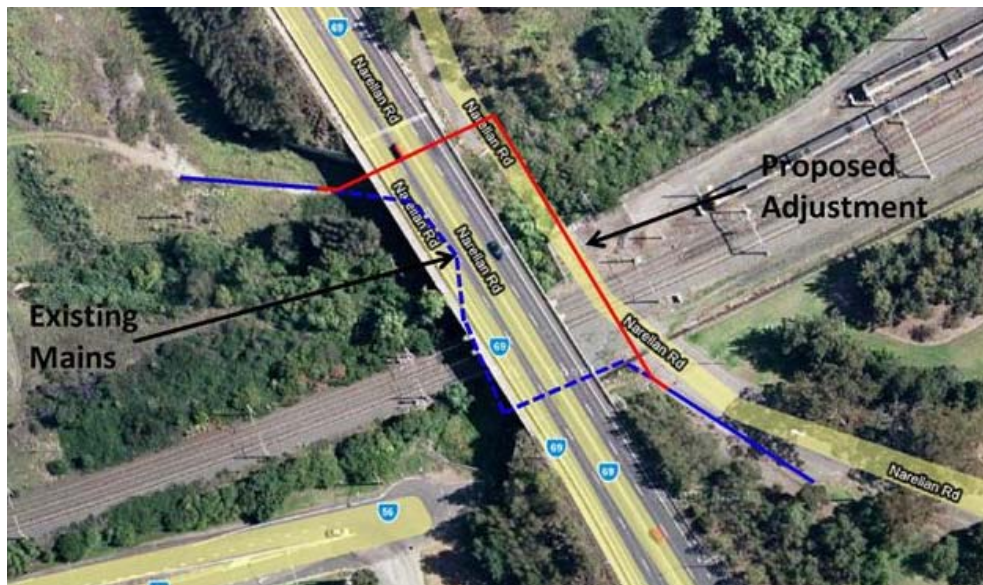

AUSTRALIAN RAIL TRACK CORPORATION LTD

Southern Sydney Freight Line IMPORTANT COMMUNITY INFORMATION

Narellan Road, Campbelltown Out of Hours Works

Australian Rail Track Corporation (ARTC) will be undertaking construction works at Narellan Road, Campbelltown from 6.00pm Friday 9th January to 6.00pm Sunday 11th January. These works are part of the construction of the Southern Sydney Freight Line (SSFL). The works will consist of underboring. The equipment used at this location will be a directional bore, excavator, dumpy and hand tools.