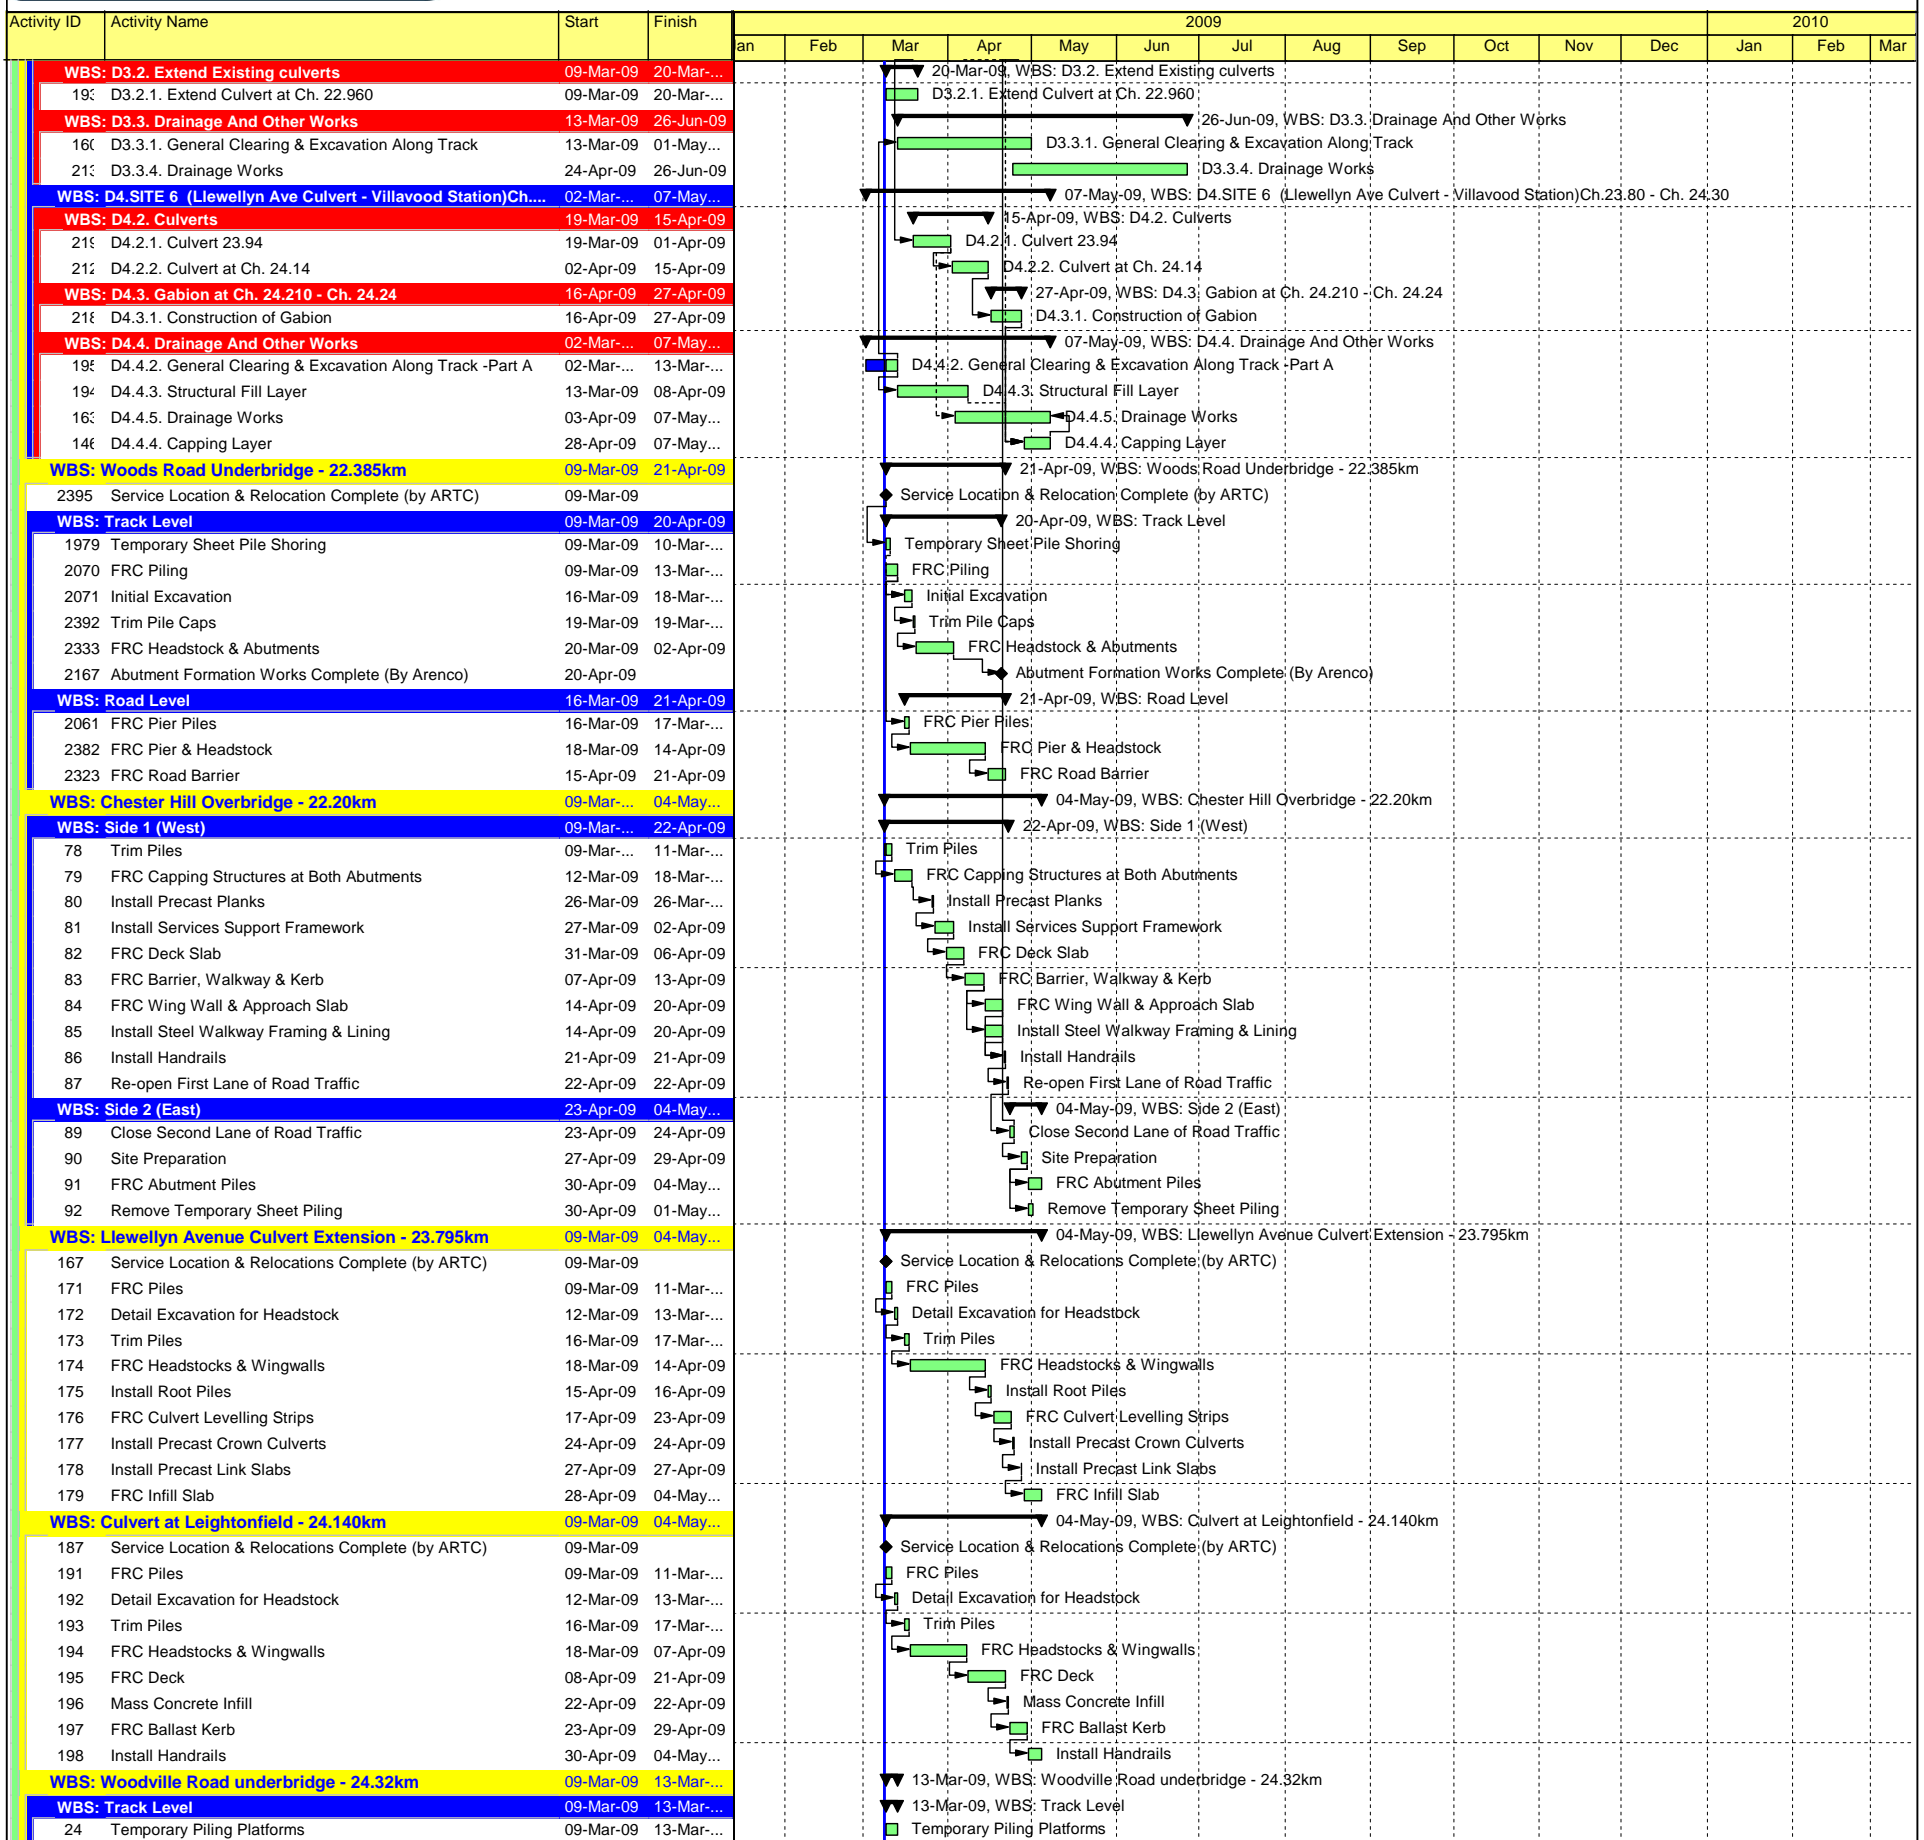

Actual Work Milestone
 Remaining Work Summary

█ Actual Work ◆ Milestone
█ Remaining Work ▼ Summary