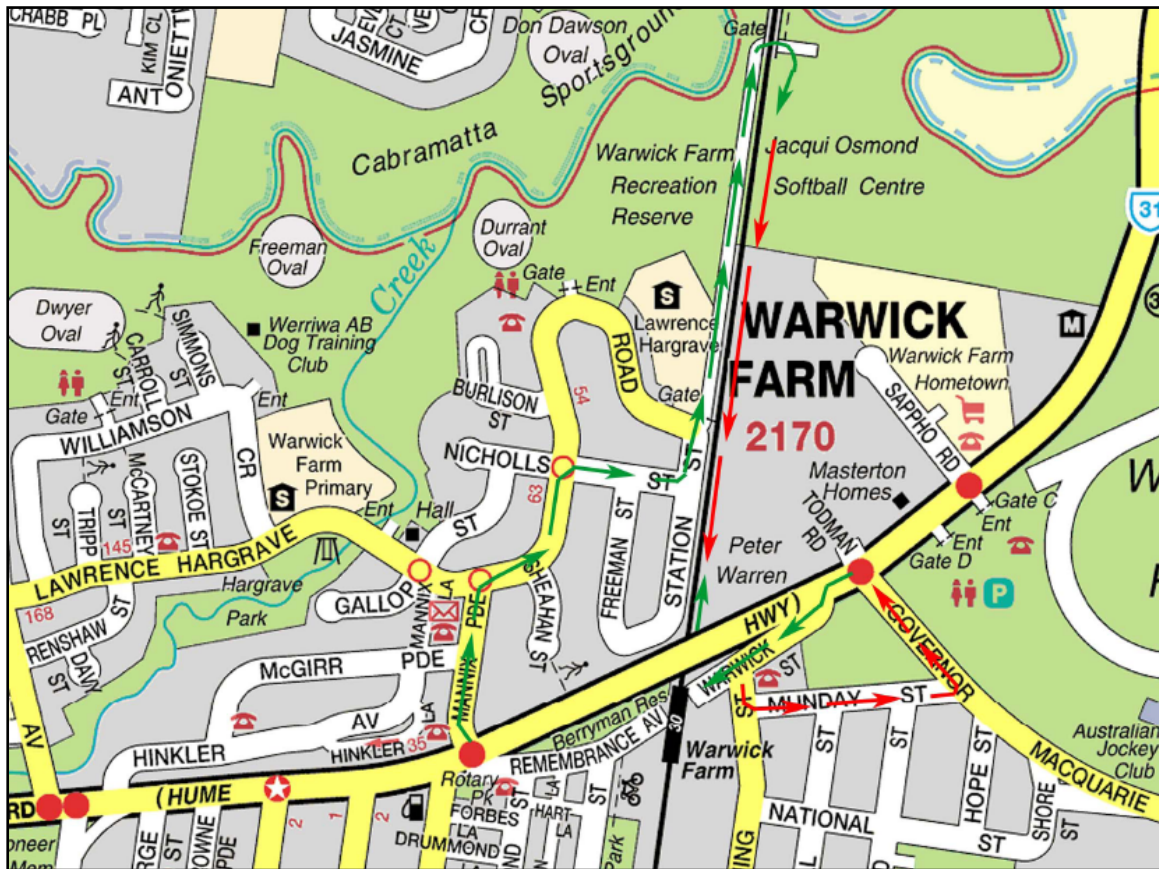

# SSFL Warwick Farm Nth\_CATruckRoutes

- **SSFL Warwick Farm North Construction Accessway**
  - Enter: via Station Street Gate, access Station street from Hume Hyway via Mannix Pde, Lawrence Hargrave Drive and Nicholls Street
  - Exit: via Warwick Street Gate 1, then Manning Street, Munday Street and Governor Macquarie Drive to Hume Hwy.