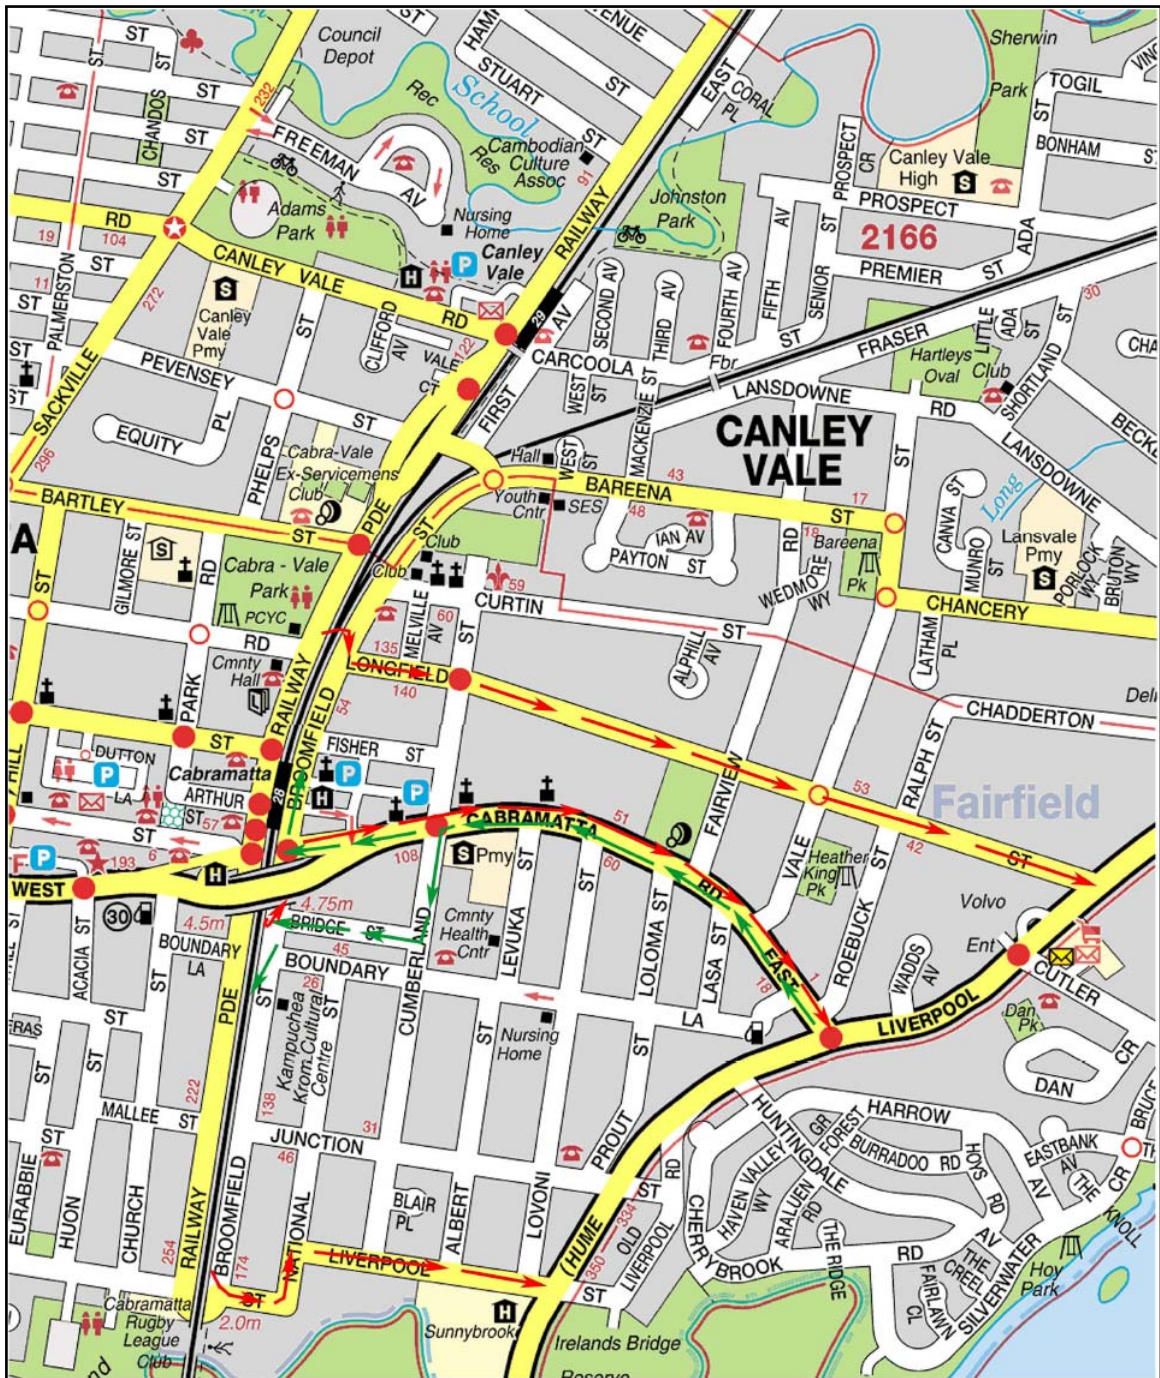

SSFLCabramattaStnPrecinct

- **SSFL Cabramatta Station Precinct Construction Access:-**
 - Enter: from Broomfield Street (Broomfield Street Gate 2 and Gate 3 and Gate 4). Access Broomfield St Gate 2 from Cabramatta Rd East and Gates 3 and 4 from Cabramatta Road East the Cumberland Street then either Bridge Street or Boundary Lane.
 - Exit: onto Broomfield Street (Broomfield Street Gate 2), then depart via Longfield Street to Liverpool Road or via Broomfield Street Gate 5, then via Sussex Street East, National Street, Liverpool Street, then to Liverpool Road.